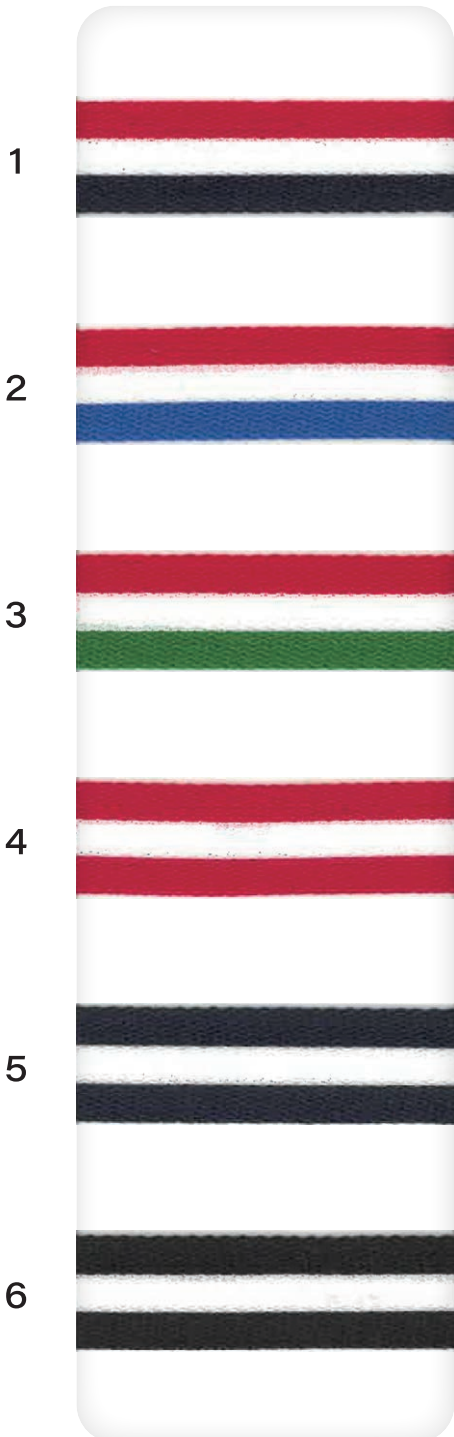

TR410

Quality Sample

Polyester 100%

Unit 50m

10mm

15mm

20mm

1

2

3

4

5

6

7

8

9

10

11

12