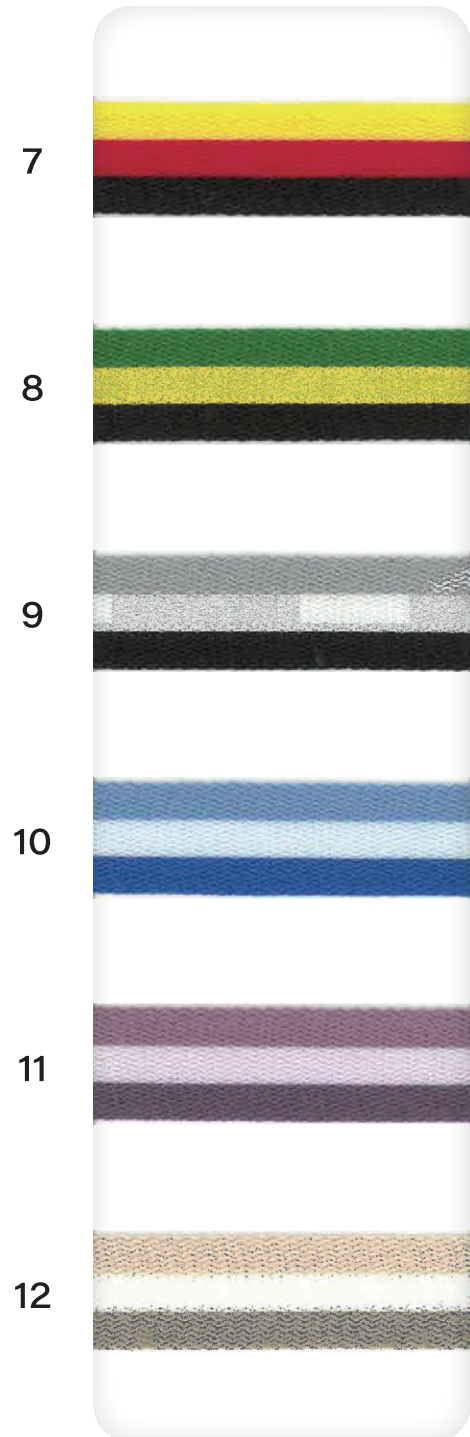

TR410

Quality Sample

Polyester 100%

Unit 50m

10mm

15mm

20mm

1

2

3

4

5

6

7

8

9

10

11

12