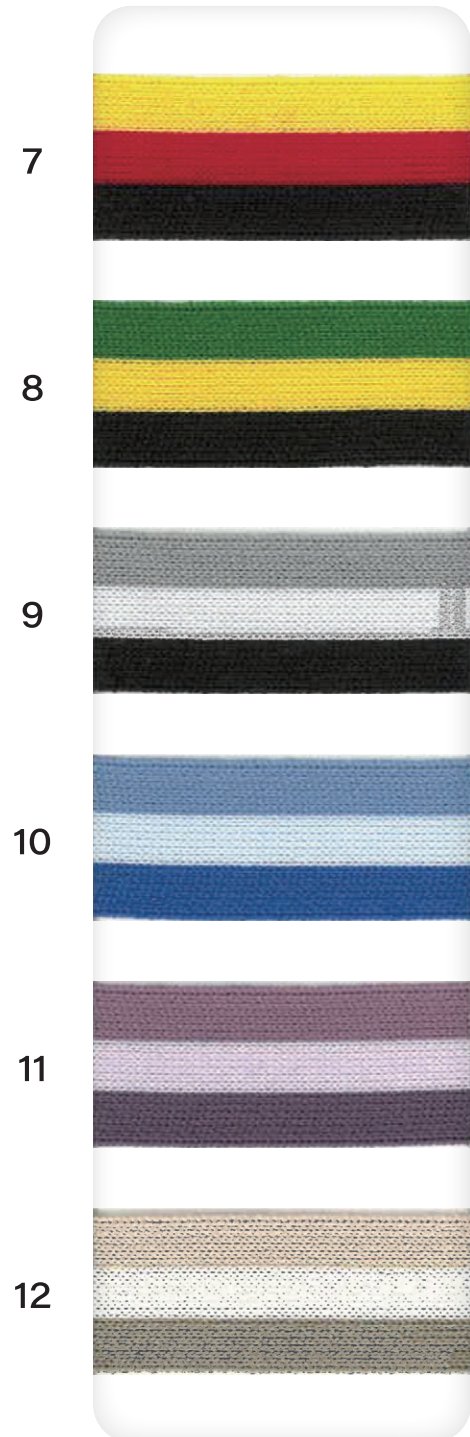

TR120

Quality Sample

Polyester 100%

Unit 50m

12mm

21mm

30mm

1

2

3

4

5

6

7

8

9

10

11

12